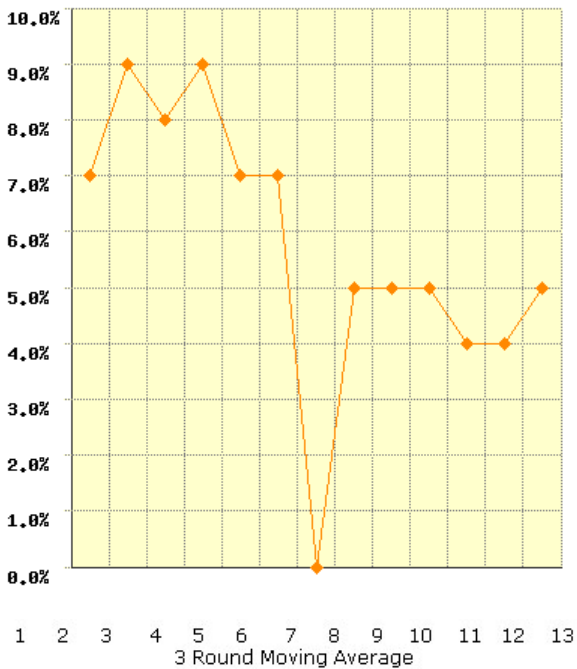

'Put a TAPE to Your Game'

Trend Selection

% Driver Good

% Driver Short

% FW Short

% FW Long