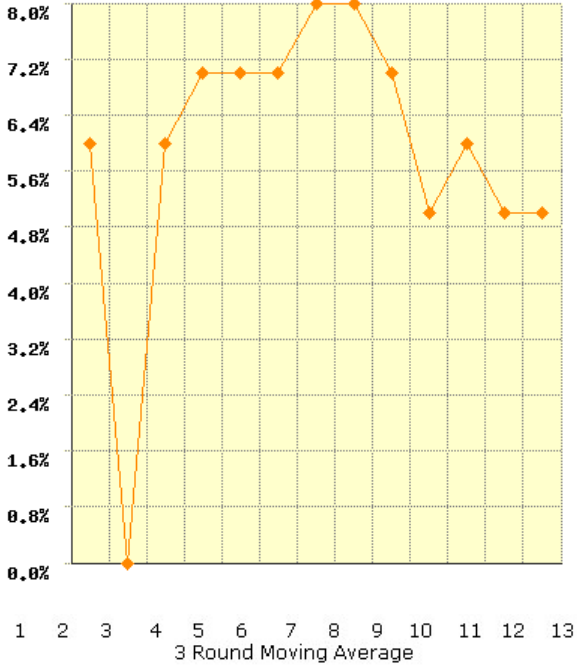

'Put a TAPE to Your Game'

Trend Selection

% Driver Good

% Driver Short

% FW Short

% FW Long