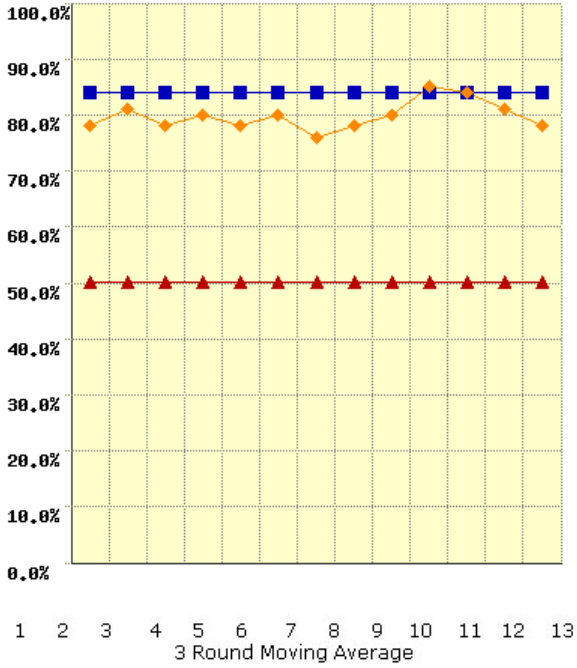

'Put a TAPE to Your Game'

Trend Selection

% Driver Good

% Driver Short

% FW Short

% FW Long